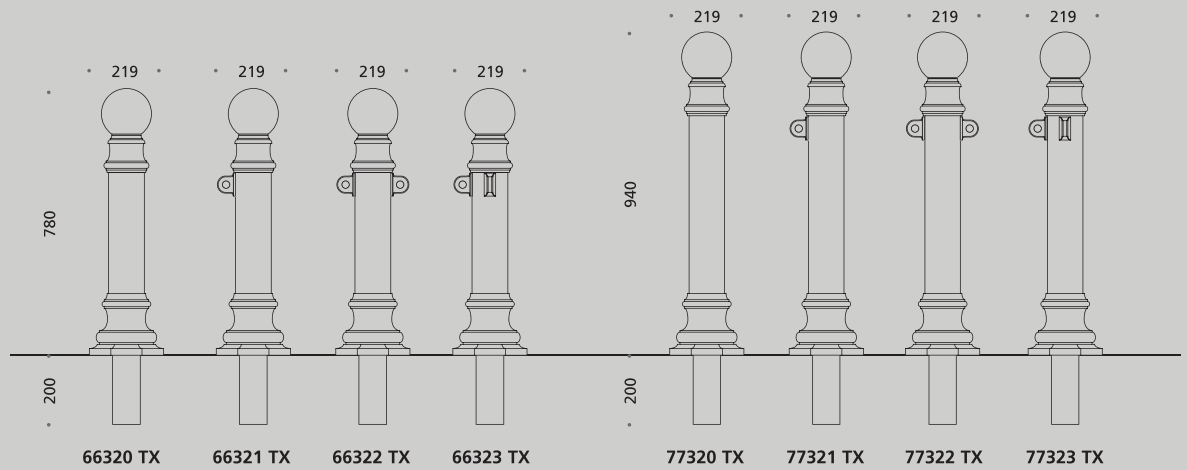

Mod. 6632
7732

Rialto XUT

Arredo urbano / Verde pubblico
Street lighting / Public parks and gardens

Struttura in lega primaria di alluminio, acciaio inox e ottone. Trattamento anticorrosione e verniciatura a fuoco
Colore struttura Granito (nero metallizzato ISMOS) Altri colori vedi tabella pag 8.

Cast aluminium primary alloy, stainless steel and brass structure. Anticorrosion treatment and oven painting.
The colour of the structure is Granito (ISMOS metallized black), for different colours see table on page 8.